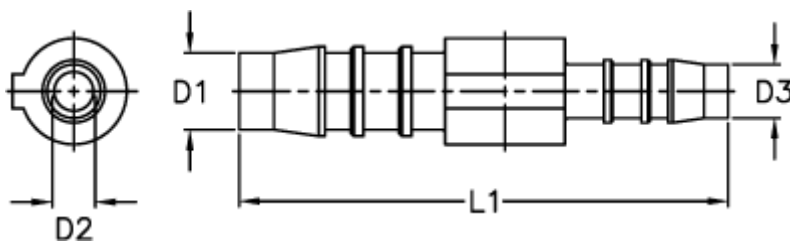

Article number: 027518906004

Description: Norma hose coupling GRS 6 - 4

Measures

D1 = 6

D2 = 4

D3 = 4

L1 = 43.5